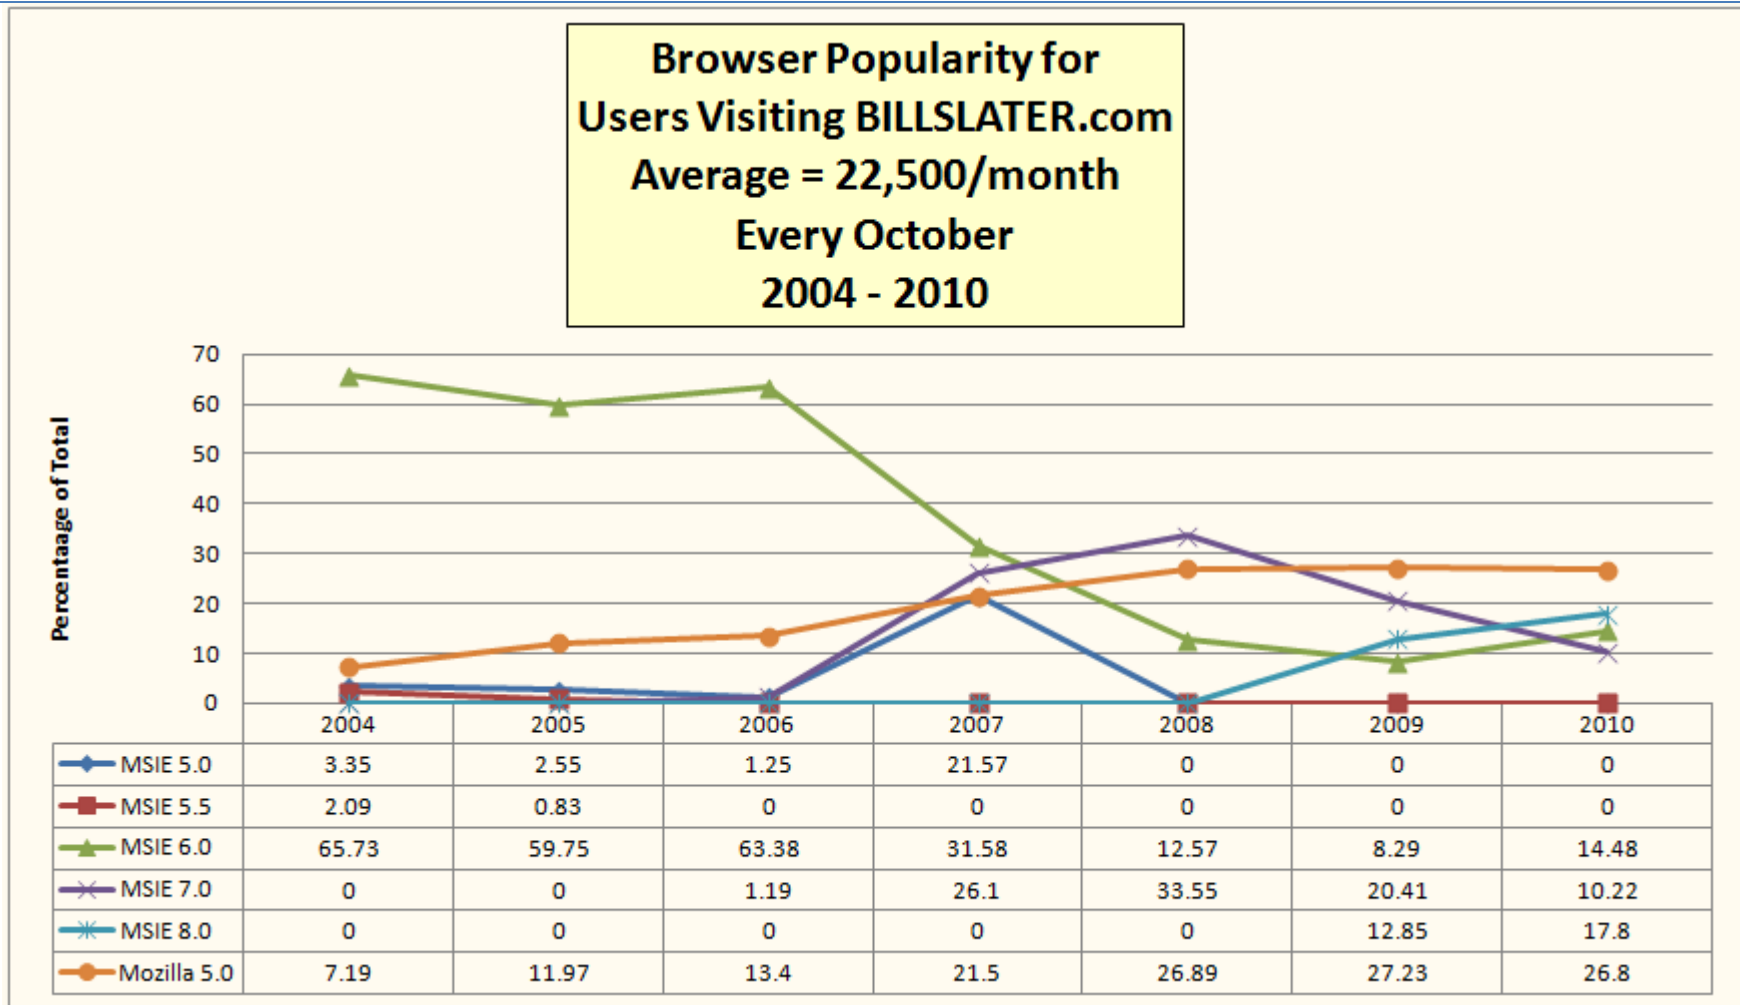

billslater.com

Browser Popularity Analysis for Users Visiting BILLSLATER.com Every October, 2004 - 2010

William F. Slater, III
September 27, 2011

Methodology

- Examined and Collected Visitor Statistics at BILLSLATER.com for every October, 2004 – 2010
- Visit <http://billslater.com/webstats> for data
- Looked at the 10 most Popular Browsers
- Also tracked percentage of users for the month of October, for each year, 2004 – 2010, for
 - MSIE 5.0
 - MSIE 5.5
 - MSIE 6.0
 - MSIE 7.0
 - MSIE 8.0
 - Mozilla 5.x

Total Percentages for Each October 2004 - 2010

2004

1	MSIE 6.0
2	Mozilla/5.0
3	msnbot/0.3 (+http://search.msn.com/msnbot.htm)
4	MSIE 5.0
5	MSIE 5.5
6	Yahoo! Slurp
7	MSIE 5.2
8	Ask Jeeves/Teoma]"
9	Mozilla/4.7
10	Googlebot/2.1 (+http://www.google.com/bot.html)