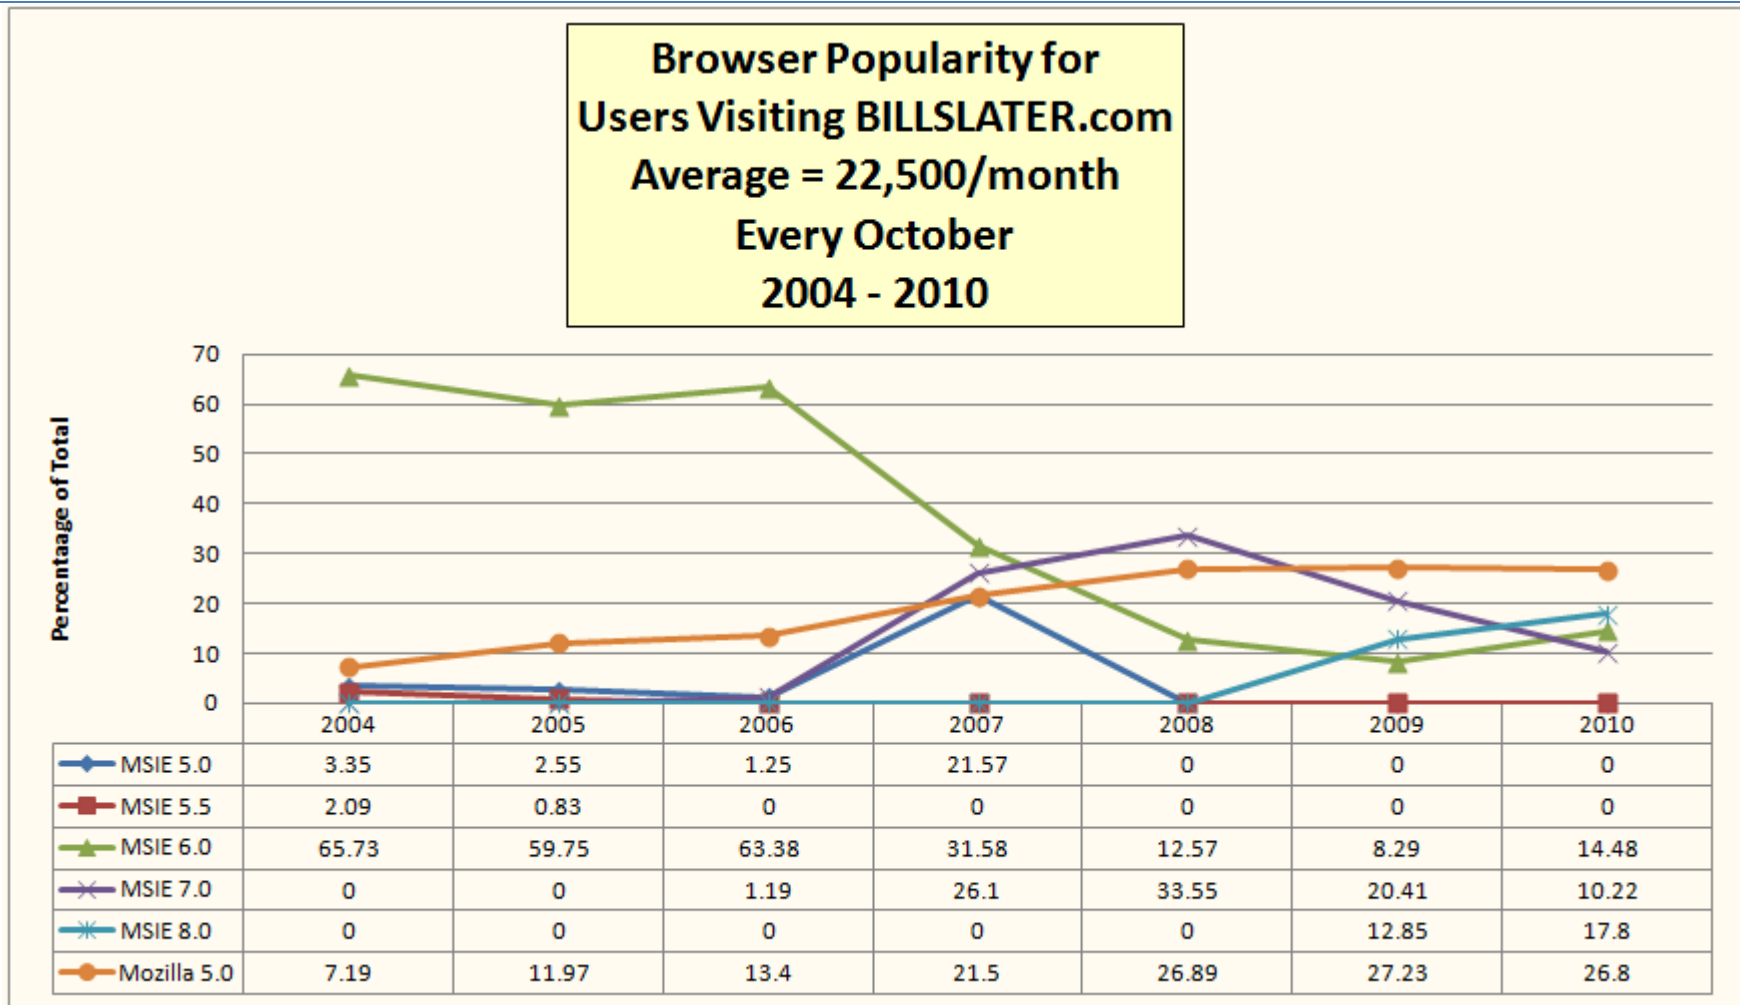

Total Percentages for Each October 2004 - 2010