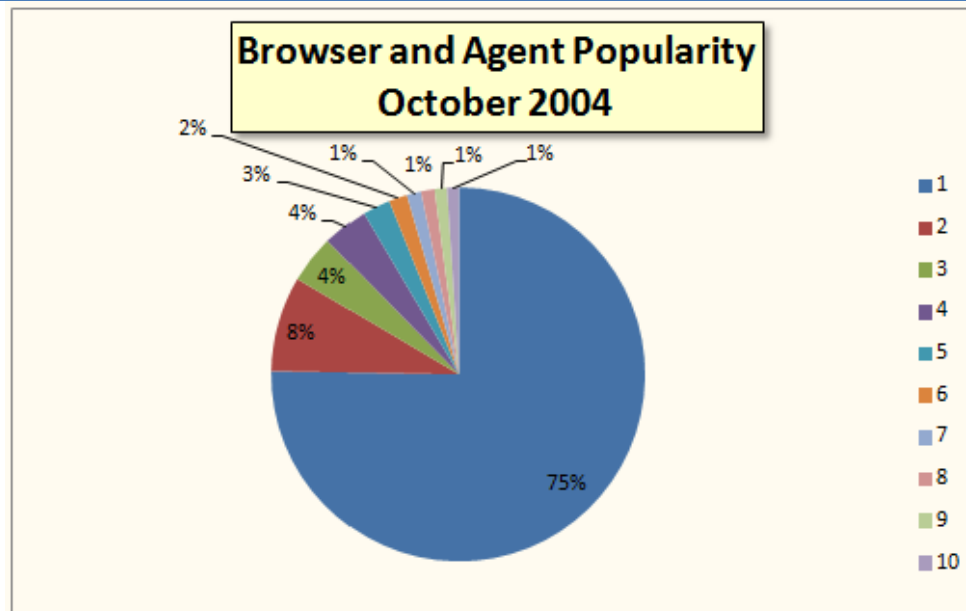

billslater.com

Browser Popularity Analysis for Users Visiting BILLSLATER.com Every October, 2004 - 2010

William F. Slater, III
September 27, 2011

Methodology

- Examined and Collected Visitor Statistics at BILLSLATER.com for every October, 2004 – 2010
- Visit <http://billslater.com/webstats> for data
- Looked at the 10 most Popular Browsers
- Also tracked percentage of users for the month of October, for each year, 2004 – 2010, for
 - MSIE 5.0
 - MSIE 5.5
 - MSIE 6.0
 - MSIE 7.0
 - MSIE 8.0
 - Mozilla 5.x

Total Percentages for Each October 2004 - 2010

2004

1	MSIE 6.0
2	Mozilla/5.0
3	msnbot/0.3 (+http://search.msn.com/msnbot.htm)
4	MSIE 5.0
5	MSIE 5.5
6	Yahoo! Slurp
7	MSIE 5.2
8	Ask Jeeves/Teoma]"
9	Mozilla/4.7
10	Googlebot/2.1 (+http://www.google.com/bot.html)