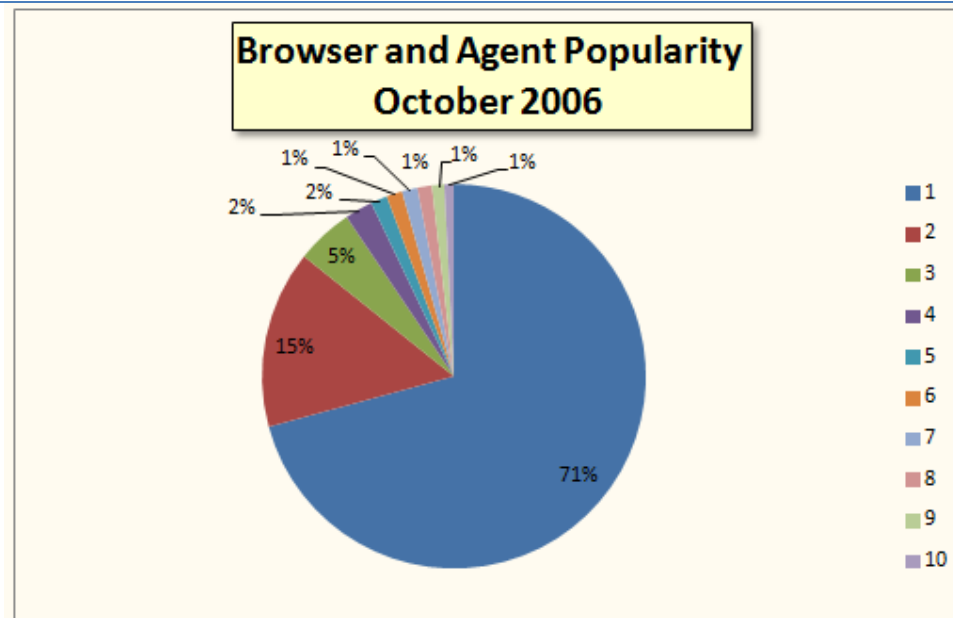

2006

1	MSIE 6.0
2	Mozilla/5.0
3	Java/1.4.1_04
4	Yahoo! Slurp
5	MSIE 5.0
6	MSIE 7.0
7	msnbot/1.0 (+http://search.msn.com/msnbot.htm)
8	Java/1.5.0_06
9	msnbot/0.9 (+http://search.msn.com/msnbot.htm)
10	Googlebot/2.1