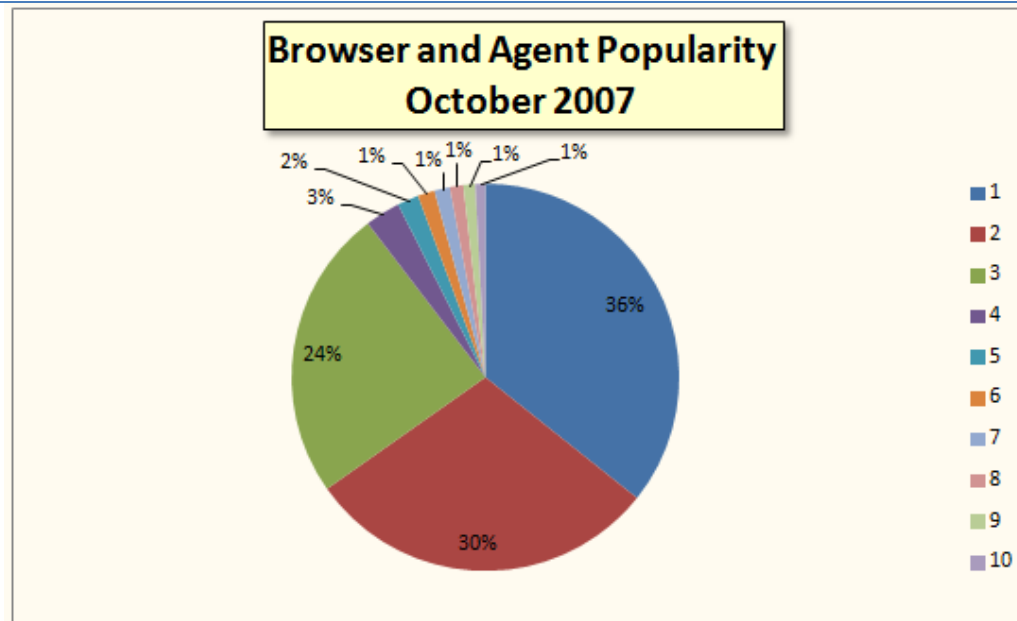

2007

1	MSIE 6.0
2	MSIE 7.0
3	Mozilla/5.0
4	Java/1.4.1_04
5	facebookexternalhit/1.0 (+http://www.facebook.com/externalhit_uatext.php)
6	Java/1.6.0_02
7	Yahoo! Slurp
8	msnbot/1.0 (+http://search.msn.com/msnbot.htm)
9	Java/1.6.0_03
10	msnbot-media/1.0 (+http://search.msn.com/msnbot.htm)