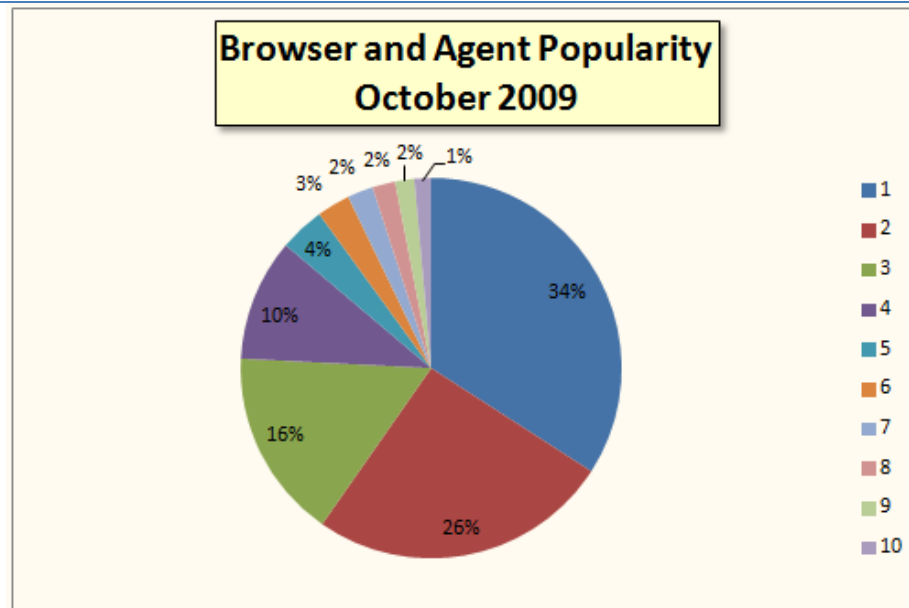

2009

1	Mozilla/5.0
2	MSIE 7.0
3	MSIE 8.0
4	MSIE 6.0
5	Googlebot/2.1
6	msnbot/2.0b (+http://search.msn.com/msnbot.htm)
7	Java/1.6.0_15
8	Java/1.6.0_16
9	Yahoo! Slurp/3.0
10	Java/1.6.0_04