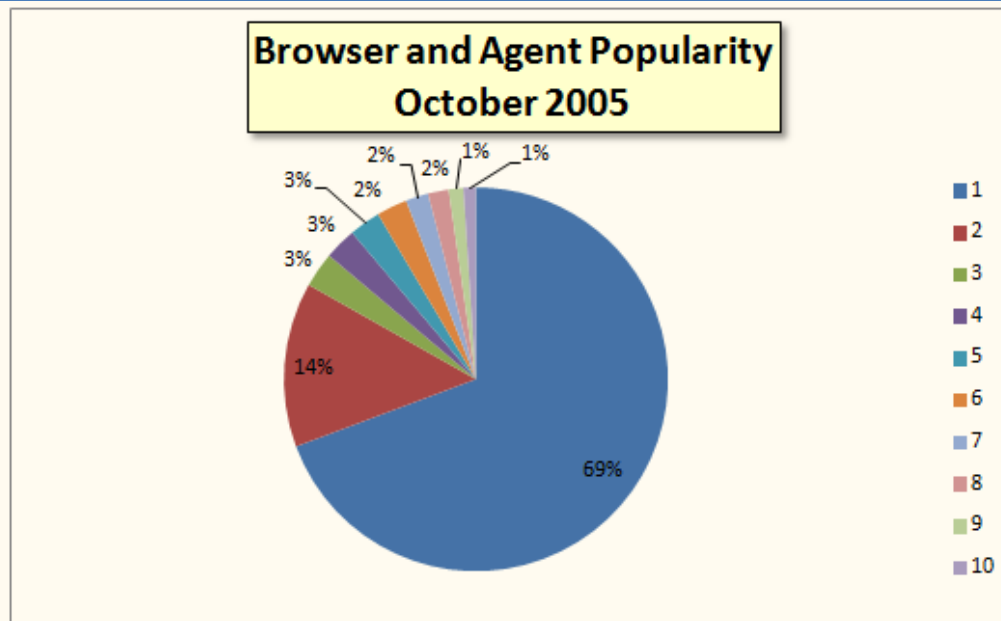

2005

1	MSIE 6.0
2	Mozilla/5.0
3	MSIE 5.0
4	Java/1.5.0_04
5	Yahoo! Slurp
6	Java/1.4.1_04
7	Konqueror/2.2
8	msnbot/1.0 (+http://search.msn.com/msnbot.htm)
9	OmniExplorer_Bot/4.32 (+http://www.omni-explorer.com) WorldIndexer
10	Accoona-AI-Agent/1.1.1 (crawler at accoona dot com)