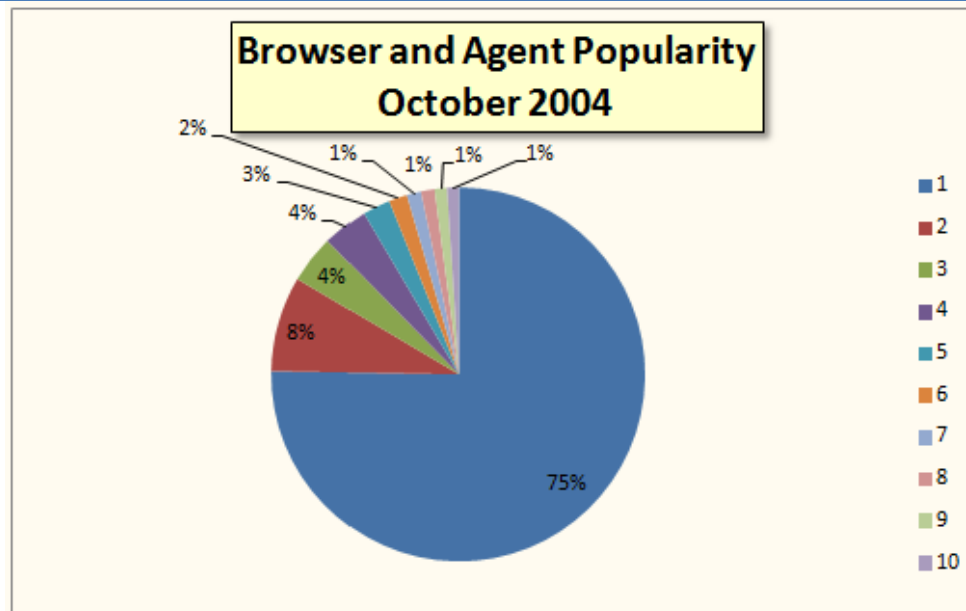

2004

1	MSIE 6.0
2	Mozilla/5.0
3	msnbot/0.3 (+http://search.msn.com/msnbot.htm)
4	MSIE 5.0
5	MSIE 5.5
6	Yahoo! Slurp
7	MSIE 5.2
8	Ask Jeeves/Teoma]"
9	Mozilla/4.7
10	Googlebot/2.1 (+http://www.google.com/bot.html)