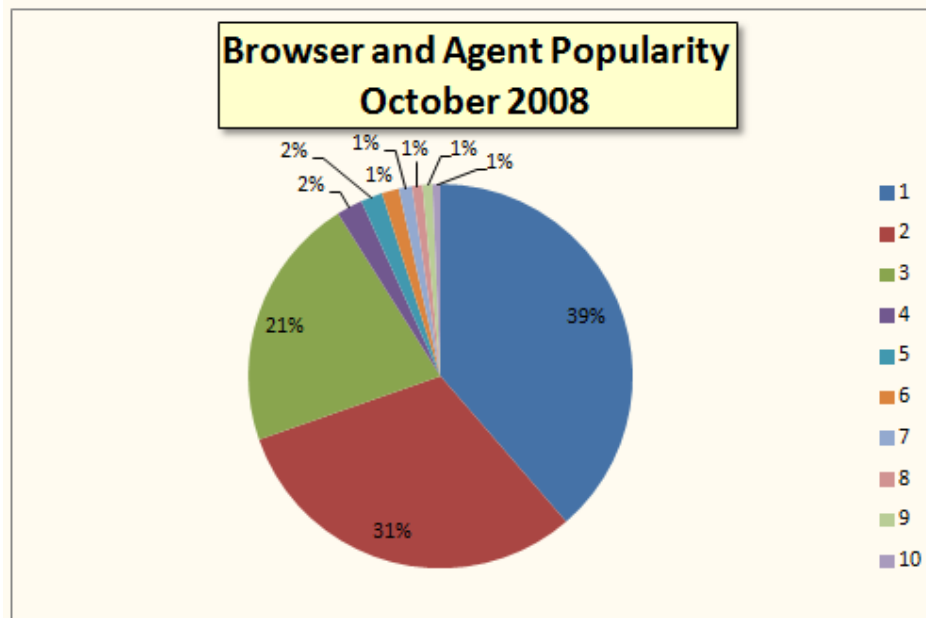

2008

1	MSIE 7.0
2	Mozilla/5.0
3	MSIE 6.0
4	Yahoo! Slurp
5	Googlebot/2.1
6	Java/1.6.0_07
7	Java/1.6.0_04
8	Java/1.4.1_04
9	msnbot/1.1 (+http://search.msn.com/msnbot.htm)
10	Baiduspider+(+http://www.baidu.com/search/spider.htm)