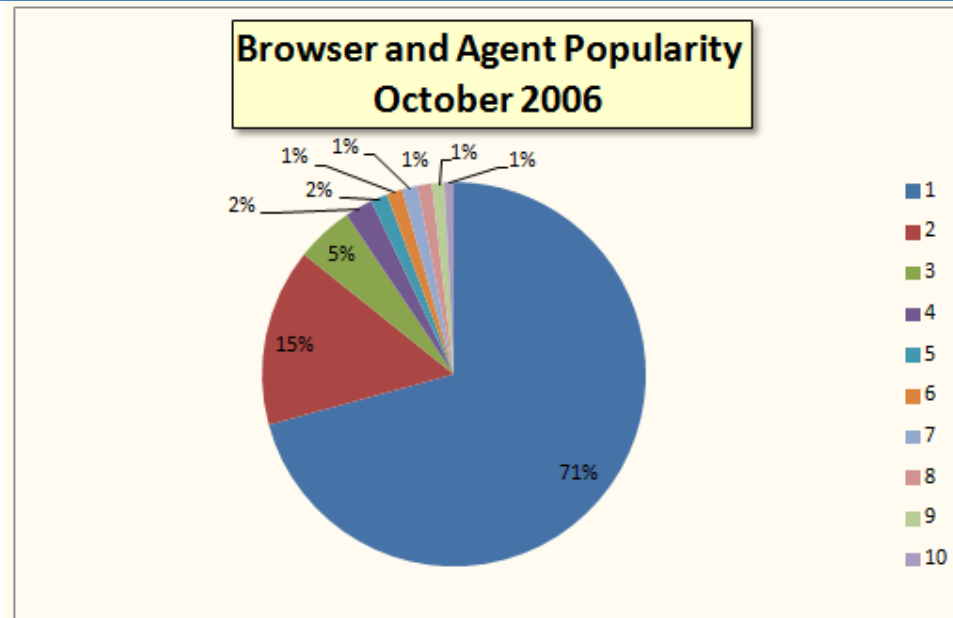

2006

1	MSIE 6.0
2	Mozilla/5.0
3	Java/1.4.1_04
4	Yahoo! Slurp
5	MSIE 5.0
6	MSIE 7.0
7	msnbot/1.0 (+http://search.msn.com/msnbot.htm)
8	Java/1.5.0_06
9	msnbot/0.9 (+http://search.msn.com/msnbot.htm)
10	Googlebot/2.1